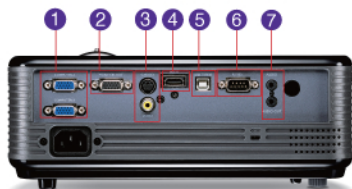

Input and Output Terminals

Back

- 1 RGB In/Component x2
- 2 RGB Out x1
- 3 S-Video / Video
- 4 HDMI x1
- 5 USB Type B x1
- 6 RS-232 x1
- 7 Audio In/Out

Specifications

RETAIL

Native Resolution	XGA (1024 x 768)
Brightness	2700 ANSI Lumens
Contrast Ratio	3000:1 (Full on/Full off)
Keystone	Manual Vertical +/- 40 Degree
Aspect Ratio	4:3 Native, 5 Aspect Ratio Selectable
Color	Full 1.07 Billion colors palette
Lens	F = 2.51 to 2.69, f=21.95~24.18mm
Zoom Ratio	Manual Zoom, 1.10:1
Image Size (Diagonal)	23" - 300"
Throw Ratio	1.97 - 2.17 (50" @ 6.5 feet)
Lamp Life	190W, 4500/6000 hours (Normal/Eco-Mode)
PC Compatibility	VGA (640 x 480) to UXGA (1600 x 1200)
HDTV Compatibility	480i, 480p, 576i, 576p, 720p, 1080i, 1080p
Video Compatibility	NTSC, PAL, SECAM
Horizontal Frequency	31-90 kHz
Vertical Scan Rate	50-120 Hz
Input Terminals PC/AV	Analog RGB/Component: D-Sub 15 Pin x2 HDMI (v1.3) x1 S-Video: Mini Din 4 Pin x1 Composite Video: RCA x1 Stereo Mini-Jack x1
Output Terminals PC/AV	Analog RGB: D-Sub 15 Pin x1 Variable Audio Out: Stereo Mini-Jack x1 Speaker: 2W Speaker x1
Control Terminals	RS-232 9 Pin x1 (Male) USB Type B (Page Up/Down)
Dimensions (W x H x D)	10.4" x 3.9" x 8.3"
Weight	5.1 lbs (2.3 kg)
Power Suply	100 to 240 VAC, 50/60 Hz
Power Consumption	260W (Max), Standby <1W
Noise Level	27/25 dBA (Normal/Eco-Model)
Display Languages	Bulgarian/Croatian/Czech/Danish/Dutch/English/Finnish/ French/German/Hungarian/Italian/Japanese/Korean/ Norwegian/Polish/Romanian/Russian/Simplified Chinese/ Spanish/Swedish/Turkish/Thai/Traditional Chinese
Picture Mode	Dynamic Mode/Presentation Mode/sRGB Mode/Cinema Mode/ User 1 Mode/ User 2 Mode
Functions	3D-Ready/Panel Key Lock/"Q" Hot Key for FAQ/Security Password/Quick Cooling/Digital Zoom 2x/Quick Auto Search/ High Altitude Mode/Closed Caption/3D Color Management/ Variable Audio Out
Accessories (Standard)	Quick Start Guide/User Manual (CD)/Remote Control/Power Cord/VGA Cable
Accessories (Optional)	Presentation Plus/Spare Lamp Kit/Carrying Case
Lamp P/N	5J.J3S05.001
Limited Warranty	1-Year Parts & Labor / 180-Days or 500 hours of lamp life

MX511-RETAIL13111-US

BenQ America Corp.

15375 Barranca Parkway, Suite A-205, Irvine, CA 92618 • Tel: (949) 255-9500 • www.BenQ.us