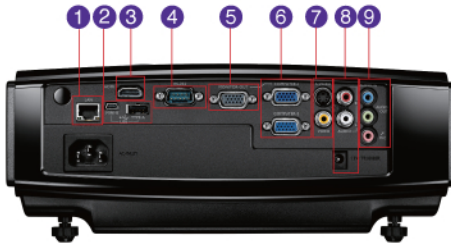

## Top / Front View

Top

Front

## Input and Output Terminals

Back

- 1 RJ45 (Control/Display)
- 2 USB Type A & Mini-B
- 3 HDMI x1
- 4 RS-232 x1
- 5 RGB Output x1
- 6 RGB In/Component x2
- 7 S-Video / Video
- 8 Audio R/L & 12V Trigger
- 9 Audio In & Out/Mic-In