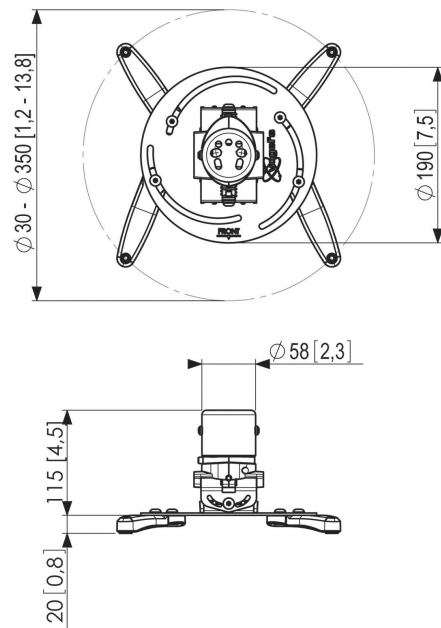

### Specifications

---

- Max. weight: 15 kg / 33 lbs
- Tilt: 15 °
- Turn: 360 °
- Guarantee: 5 years
- Available colours: Silver, Black

The PPC 1000 projector mount is specially designed for the new generation projectors up to 15 kg. This projector interface is equipped with a unique fine tune adjustability for precise alignment with the projection surface. Once aligned, the projector stays in position. Additional fixation features are provided to secure the desired position.

## Features

- Range  $\varnothing$  30-350 mm
- Fine tune adjustability
- Lockable in all directions
- Easy mounting

## Logistic information

- Packaging size: 258x258x138 mm
- Max. weight: 2 kg / 4 lbs
- EAN Code: 8712285318962