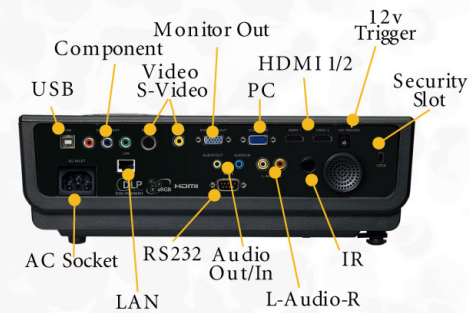

Projection System	DLP® technology by Texas Instruments®	
Native Resolution	1080p (1920 x 1080)	
Brightness	4000 ANSI lumens	
Contrast Ratio	3000:1 (Full on/Full off)	
Keystone	Manual Vertical ±20°	
Aspect Ratio	16:9 Native, 5 modes Selectable	
Color	Full 1.07 million color palette	
Lens	F=2.50-2.76, f=23.5mm-28.2mm	
Zoom Ratio	Manual Zoom, 1.20:1	
Image Size (Diagonal)	24" to 300"	
Throw Ratio	1.59 - 1.9 (56.8"@2m)	
Lamp	330W, 1500/2000 hours (Normal/Economic mode)	
Computer Compatibility	VGA(640 x 480) to WUXGA(1920 x 1200)	
HDTV Compatibility	480i, 480p, 576i, 576p, 720p, 1080i, 1080p/60/50/30/25/24	
Video Compatibility	NTSC, PAL, SECAM	
Horizontal Frequency	31-92 kHz	
Vertical Scan Rate	48-85 Hz	
Input Terminals	PC	Analog RGB: D-sub 15 pin x 1
		HDMI(v1.3) x 2
	A/V	Component Video: RCA x 3
		S-Video: Mini Din 4 pin x 1
		Composite Video: RCA x 1
		LAN: RJ45 x 1
	Audio	Stereo Mini Jack x 1
Audio L/R: RCA x 2		
Output Terminals	PC	Monitor Out: D-sub 15 pin x 1
	Audio	Variable Audio Out : Stereo Mini Jack x 1
		Speaker: 3W x 1
	DC 12V x 1	
Control Terminal	Serial Connector : RS232 9 pin (male)	
Dimensions(W x H x D)	325 x 95 x 254 mm (12.8 x 3.7 x 10 inch)	
Weight	3.4 kg (7.5 lbs)	
Power Supply	100 to 240 VAC, 50/60 Hz	
Power Consumption	430W, Standby < 1W	
Audible Noise	39/34 dB (Normal/Economic mode)	
On-Screen Display Languages	English/ Danish/ Finnish/ French/ German/ Italian/ Norwegian/ Polish/ Portuguese/ Russian/ Traditional Chinese/ Simplified Chinese/ Spanish/ Swedish/ Korean/ Czech/ Japanese (17 Languages)	
Picture Modes	Dynamic Mode	Standard Mode
	sRGB Mode	Cinema Mode
	User 1 Mode	User 2 Mode
	User 3 Mode	
Functions	BrilliantColor™	RoomView Compatible
	Crestron LAN Control	Wall Color Correction
	Closed Captioning	Blank
	3D Color Management	Panel Key Lock
	Resolution Reminder	Auto Off
	Digital Zoom	Security Password
	Freeze	"Q?" Hot Key for FAQ
	HDTV compatible	High altitude mode
Accessories (Standard)	Quick Start Guide	VGA(D-sub) cable
	Manual CD	Power cord
	Remote control w/battery	Soft Carry Case
Accessories (Optional)	Presentation Plus	Spare Lamp Kit
	RS232 Cable	Ceiling Mount