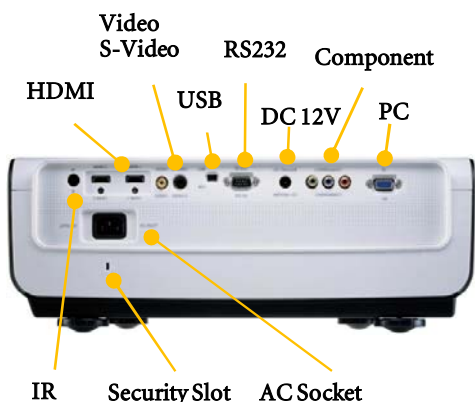

Projection System	DLP® technology by Texas Instruments®	
Panel	1080p 2xLVDS DMD™ x 1	
Native Resolution	1080p (1920 x 1080)	
Brightness	2500 ANSI lumens	
Contrast Ratio	60000:1 (Full on/Full off)	
Aspect Ratio	Anamorphic/ 4:3/ Wide/ Letter Box/ Real screen selectable	
Color	Full 1.07 billion color palette	
Lens	F=2.48-2.81, f=24.1-36.1	
Zoom Ratio	Manual Zoom, 1.5:1	
Image Size (Diagonal)	28" to 300"	
Throw Ratio	1.62 to 2.43, 55.7"@2M	
Lamp	280W, 2000/3000 hours (Normal/Economic mode)	
Computer Compatibility	VGA(640 x 350) to WUXGA(1920 x 1200)	
HDTV Compatibility	480i, 480p, 576i, 576p, 720p, 1080i, 1080p/60/50/24	
Video Compatibility	NTSC, PAL, SECAM	
Horizontal Frequency	31-92 kHz	
Vertical Scan Rate	48-85 Hz	
Input Terminals	PC	Analog RGB: D-sub 15 pin x 1
	A/V	HDMI(v1.3) x 2
		Component Video: RCA x 3
		S-Video: Mini Din 4 pin x 1
		Composite Video: RCA x 1
Output Terminal	DC 12V x1	
Control Terminal	Serial Connector : RS232 (D-sub 9pin) x 1	
	USB Connector : USB x 1 (Type mini B, for service only)	
Dimensions(W x H x D)	428 x 156 x 345 mm	
Weight	6.7 kg (14.8lbs)	
Power Supply	100 to 240 VAC, 50 to 60 Hz	
Power Consumption	Max. 430w, Standby<1w	
Audible Noise	32/29 dB (Normal/Economic mode)	
On-Screen Display Languages	ENGLISH/ 繁體中文/ FRANÇAIS/ ESPAÑOL/ DEUTSCH/ ITALIANO/ 简体中文/ 한국어/ 日本語 / РУССКИЙ/ Nederlands/ Português/ svenska/ čeština/ polski/ ไทย/ Türkçe	
Picture Modes	Cinema/ Dynamic/ Standard/ User 1/ User 2/ User 3	
Functions	Full HD 1080p Resolution	True pixel-by-pixel processing
	BrilliantColor™	Motion-adaptive de-interlacing
	DynamicBlack™	Noise Reduction
	H+V Lens Shift	Independent Color Control
	Dual	ISFccc
	Panamorph Lens	
	HQV™ Image Processor	
		User Manual CD
Accessories (Standard)	Quick Start Guide	Component Video Cable
	Remote Control	D-sub cable
	Batteries	
Accessories (Optional)	Ceiling Mounting Kit	Spare Lamp Kit